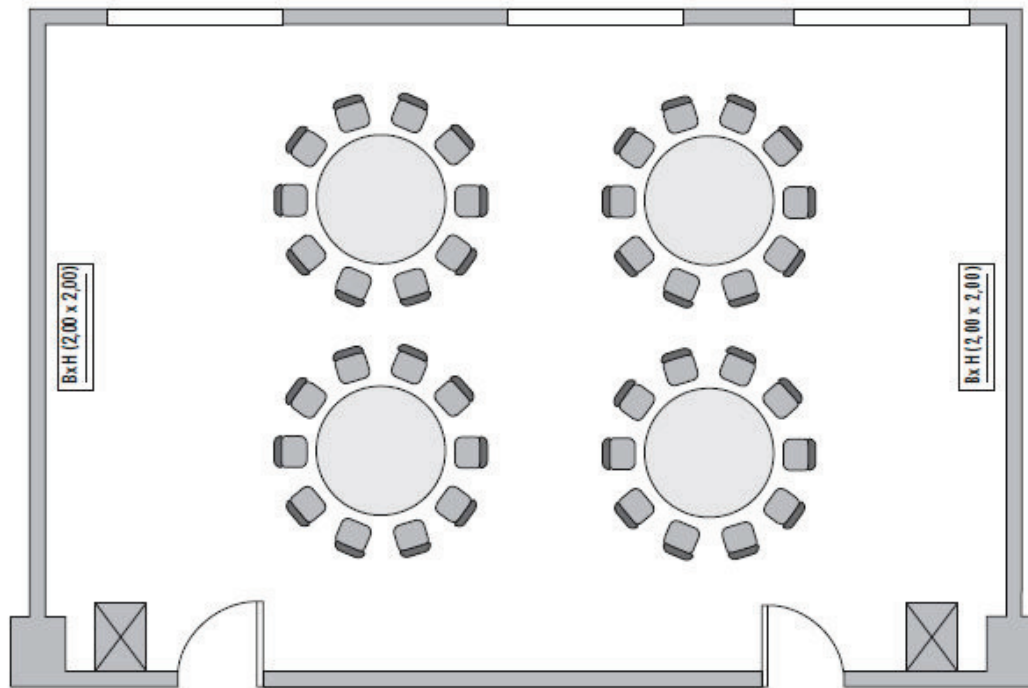

Radisson Blu Fürst Leopold Hotel

Georgium I + 2

Fläche (m²) Size (sqm)	Höhe (m) Height (m)	Länge (m) Length (m)	Breite (m) Width (m)	Türgröße Door Dimensions (m)	Flächenlast (kg/m²) Max. Weight (kg/sqm)
89,00	2,75	7,40	12,15	1,74 x 2,50	450 kg/m²

Parlamentarisch
Class room
50

Stuhlreihen
Theatre
60

U-Form
U-Shape
35

Block
Board room
-

Bankett
Round tables
40

Empfang
Reception
40