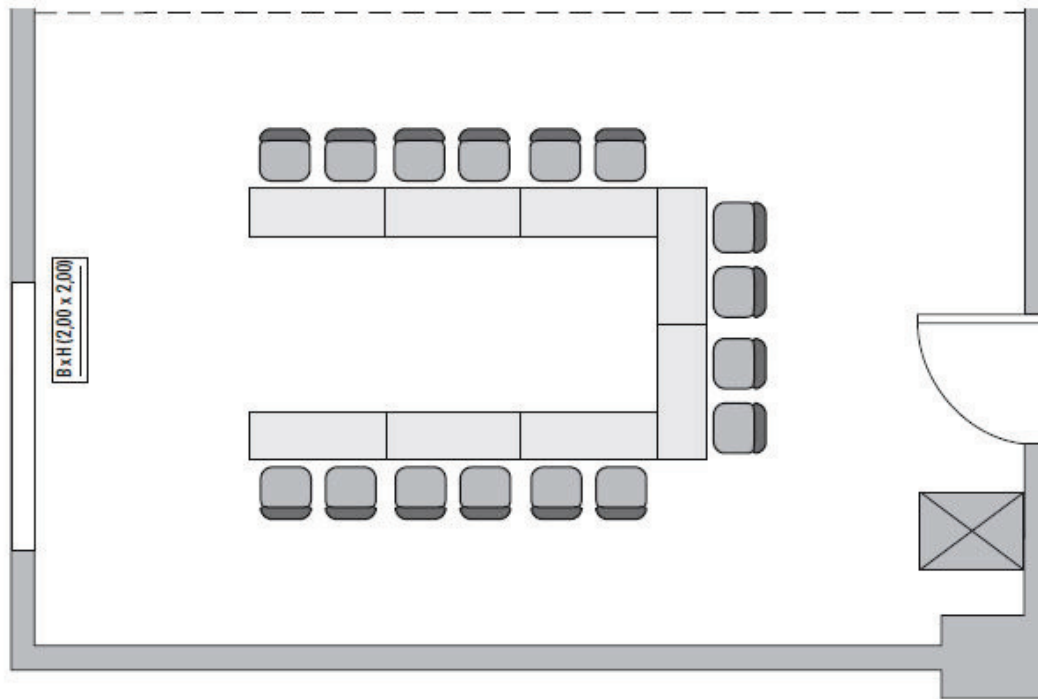

Radisson Blu Fürst Leopold Hotel

Georgium I

Fläche (m²) Size (sqm)	Höhe Height (m)	Länge Length (m)	Breite Width (m)	Türgröße Door Dimensions (m)	Flächenlast (kg/m²) Max. Weight (kg/sqm)
35,00	2,75	7,40	4,85	1,74 x 2,50	450 kg/m²

Parlamentarisch
Class room
16

Stuhlreihen
Theatre
24

U-Form
U-Shape
13

Block
Board room
-

Bankett
Round tables
16

Empfang
Reception
16