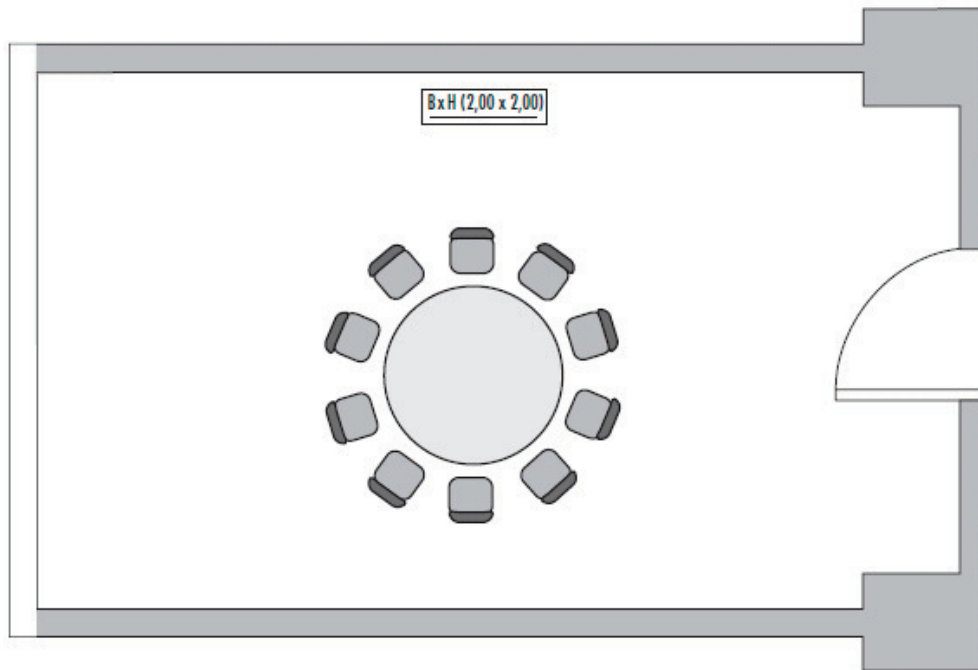

Radisson Blu Fürst Leopold Hotel

Bauhaus 3

Fläche (m²) Size (sqm)	Höhe Height (m)	Länge Length (m)	Breite Width (m)	Türgröße Door Dimensions (m)	Flächenlast (kg/m²) Max. Weight (kg/sqm)
21,00	2,75	5,30	4,05	1,74 x 2,50	450 kg/m²

Parlamentarisch
Class room

-

Stuhlreihen
Theatre

-

U-Form
U-Shape

-

Block
Board room

-

Bankett
Round tables

10

Empfang
Reception

-