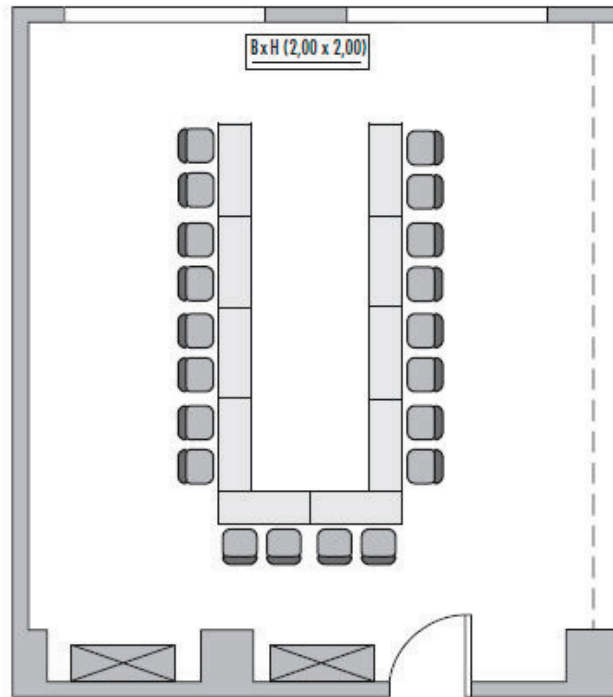

Radisson Blu Fürst Leopold Hotel

Oranienbaum

1. Obergeschoss - 1. Floor

*Änderungen und Irrtum vorbehalten - Changes and errors expected

Fläche (m²) Size (sqm)	Höhe Height (m)	Länge Length (m)	Breite Width (m)	Türgröße Door Dimensions (m)	Flächenlast (kg/m²) Max. Weight (kg/sqm)
60,00	2,75	8,20	7,40	1,74 x 2,50	450 kg/m²

Parlamentarisch
Class room
30

Stuhlreihen
Theatre
40

U-Form
U-Shape
20

Block
Board room
-

Bankett
Round tables
24

Empfang
Reception
24

Verfügbare Stromanschlüsse - Available plug connections

Datenanschluss, Telefon / Fax Anschluss, - Data outlet, Phone / Fax outlet,

W-LAN - Wireless fidelity

Feste Einbauten - Fixtures

Leinwand - Screen

Zugang über Treppe - Access via staircase

Lastenaufzug - Freight elevator

Ebenerdiger Zugang - Level access

Radisson Blu Fürst Leopold Hotel • Friedensplatz • 06844 Dessau - Roßlau
Tel + 49 340 2515 - 0 • Fax + 49 340 2515 - 177
info.dessau@radissonblu.com • radissonblu.com/hotel-dessau