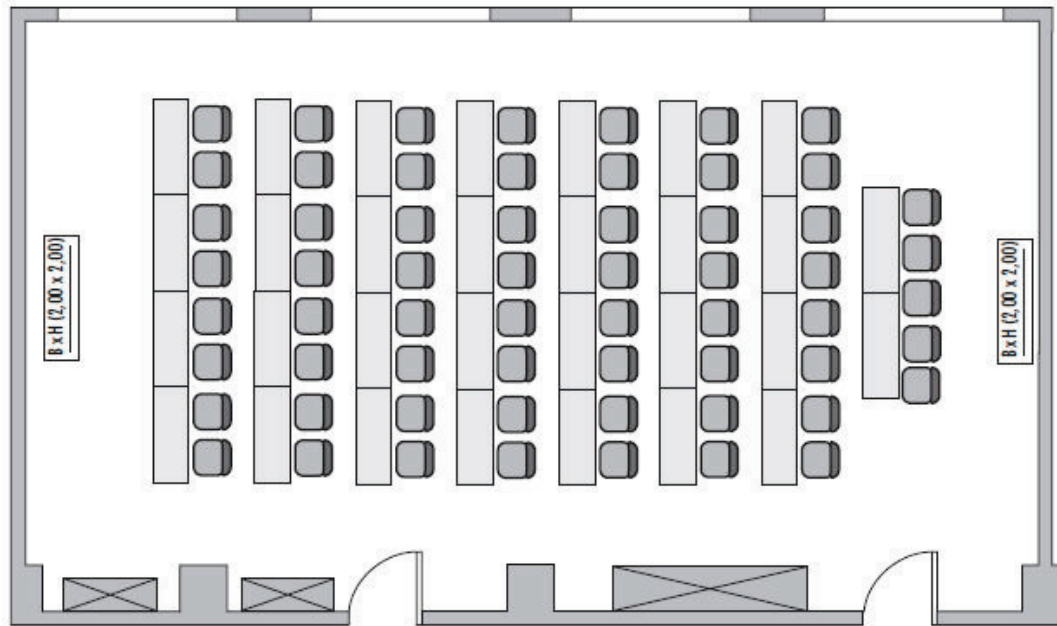

Radisson Blu Fürst Leopold Hotel

Oranienbaum + Wittenberg

Fläche (m²) Size (sqm)	Höhe Height (m)	Länge Length (m)	Breite Width (m)	Türgröße Door Dimensions (m)	Flächenlast (kg/m²) Max. Weight (kg/sqm)
120,00	2,75	16,40	7,40	1,74 x 2,50	450 kg/m²

Parlamentarisch
Class room
60

Stuhlreihen
Theatre
100

U-Form
U-Shape
40

Block
Board room
-

Bankett
Round tables
60

Empfang
Reception
100