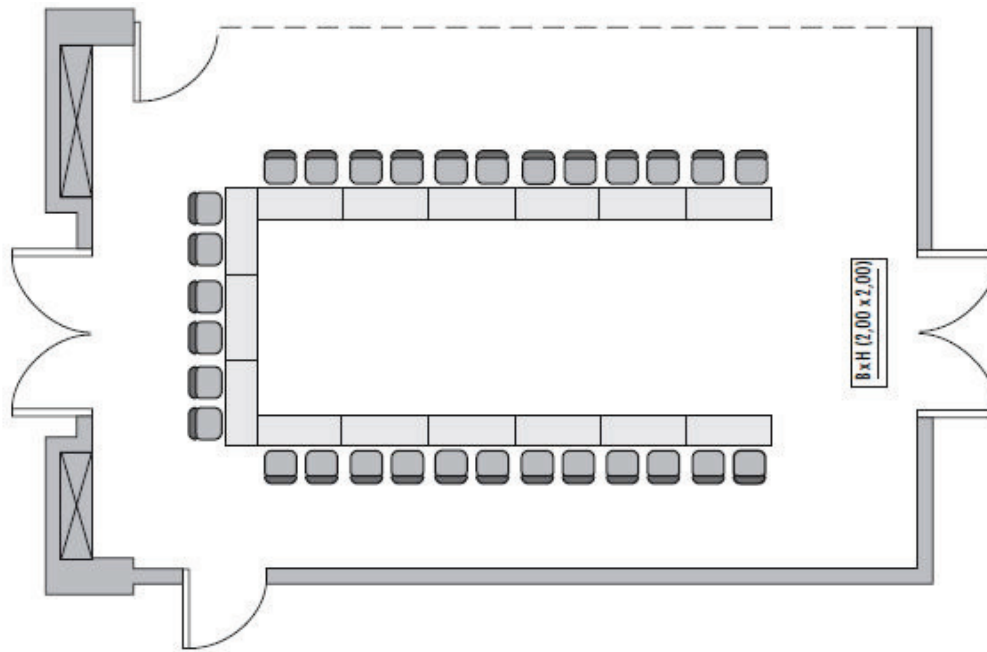

Radisson Blu Fürst Leopold Hotel

Junkers 3

Fläche (m²) Size (sqm)	Höhe Height (m)	Länge Length (m)	Breite Width (m)	Türgröße Door Dimensions (m)	Flächenlast (kg/m²) Max. Weight (kg/sqm)
75,00	4,15	7,50	10,00	1,74 x 2,50	450 kg/m²

Parlamentarisch
Class room
38

Stuhlreihen
Theatre
40

U-Form
U-Shape
30

Block
Board room
-

Bankett
Round tables
32

Empfang
Reception
32

Verfügbare Stromanschlüsse · Available plug connections

Datenanschluss, Telefon / Fax Anschluss · Data outlet, Phone / Fax outlet

W-LAN · Wireless fidelity

Feste Einbauten · Fixtures

Leinwand · Screen

Zugang über Treppe · Access via staircase

Lastenaufzug · Freight elevator

Ebenerdiger Zugang · Level access

Radisson Blu Fürst Leopold Hotel · Friedensplatz · 06844 Dessau - Roßlau
Tel + 49 340 2515 - 0 · Fax + 49 340 2515 - 177
info.dessau@radissonblu.com · radissonblu.com/hotel-dessau

Erdgeschoss · Groundfloor

*Änderungen und Irrtum vorbehalten · Changes and errors expected